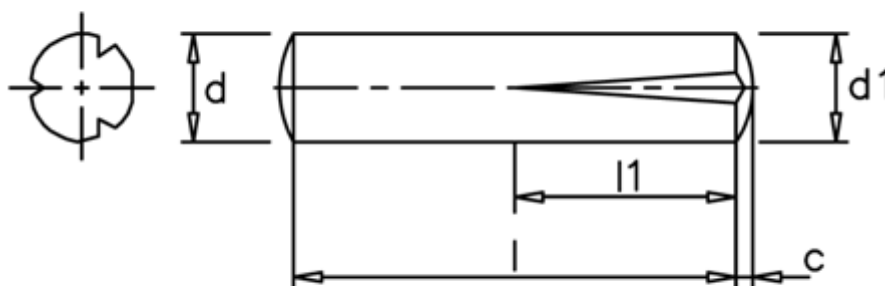

Article number: 080231211

Description: KLEE Slotted pin S2 3x16
Stainless 1.4305

Measures

c = 0,45

d = 3.0

d1 = 3.25

l1 = 1/2 l

Length = 16